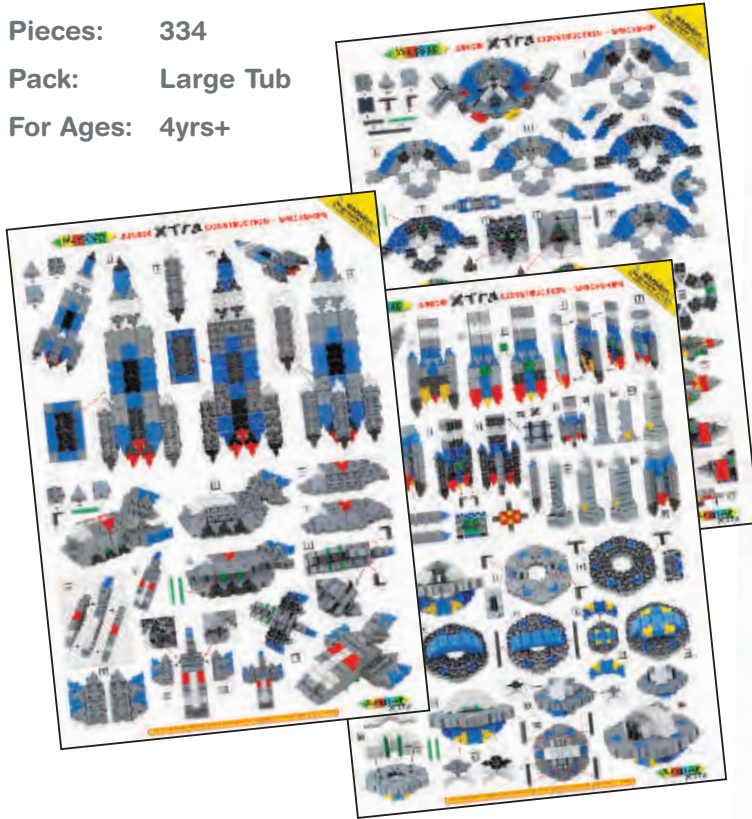

Includes instruction sheets:
3 x A3 Double sided instruction sheets for 9 Spaceship models.