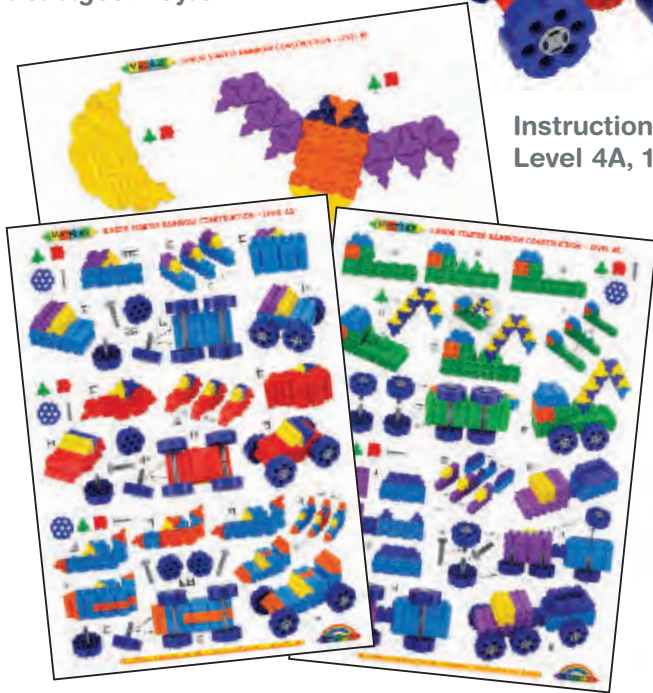

14200 Product Label

22600 Junior Starter Rainbow 12 Vehicles Set

Pieces: 140
 Pack: Small Tub
 For Ages: 3yrs+

Junior Starter Rainbow Awards

Instruction Sheets:
 Level 4A, 1B & 4B

Includes instruction sheets:
 3 x A3 Double sided instruction sheets with
 12 vehicles and several other 2D models.