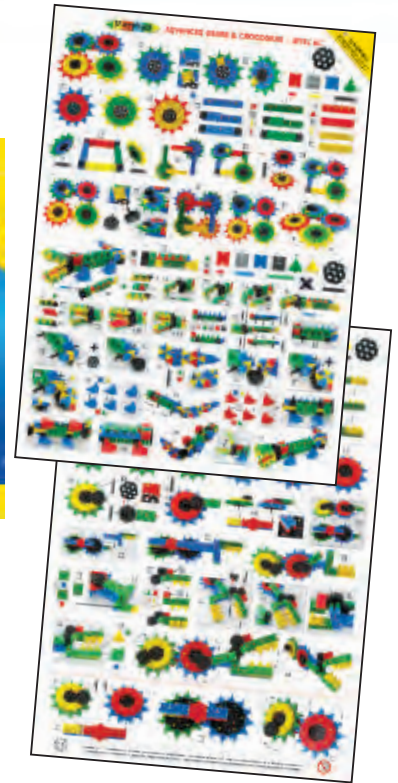

Pieces: 110
 Pack: Carton Box
 For Ages: 5yrs+

30603 Product Label (52111)

Instruction Sheets: 6 Dinosaurs

30605 Gears and Crocodiles Construction Set

Pieces: 270
 Pack: Carton Box
 For Ages: 5yrs+

30605 Product Label (52251)