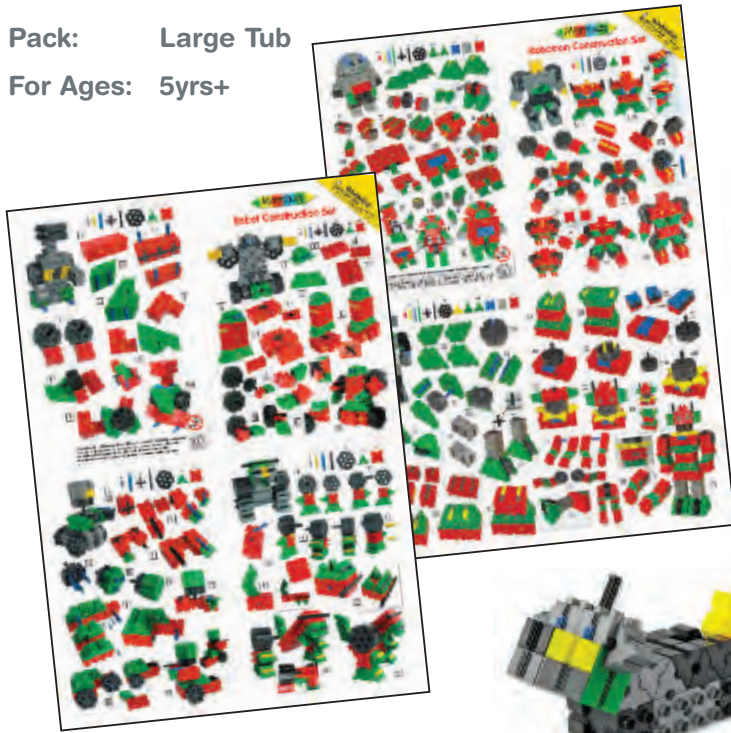

Instruction Sheets:
Level 2A, 3A, 4A & 3C

20901 Junior Starter Vehicles is supplied with Morphun's 72 page Junior Starter Guide Book. (41042 P R G)

25100 Junior Big Vehicles

Pieces: 400
 Pack: Red and Blue Tub
 For Ages: 4yrs+

Junior Awards

25100 Product Label (41043 P R)

Includes instruction sheets:
 4 x A3 Double sided
 instruction sheets
 with graded models
 and vehicles.

25101 Junior Big Vehicles
 is supplied with Morphun's
 72 page Junior Guide Book.
 (41043 P R G)

Instruction Sheets:
 Level 4A, 4D, 5C & 5E

30500 Advanced 12 Robots Set (52406 PL)

Pieces: 465
Pack: Large Tub
For Ages: 5yrs+

Advanced Awards

Includes instruction sheets:
2 x A3 Double sided instruction
sheets for 12 Robot models.

30500 Product Label (52406 PL)

25200 7 Vehicles Construction Set

Pieces: 80
 Pack: Carton Box
 For Ages: 4yrs+

25200 Product Label

Instruction Sheets: 7 Vehicles

25201 7 Robots Construction Set

Pieces: 80
 Pack: Carton Box
 For Ages: 4yrs+