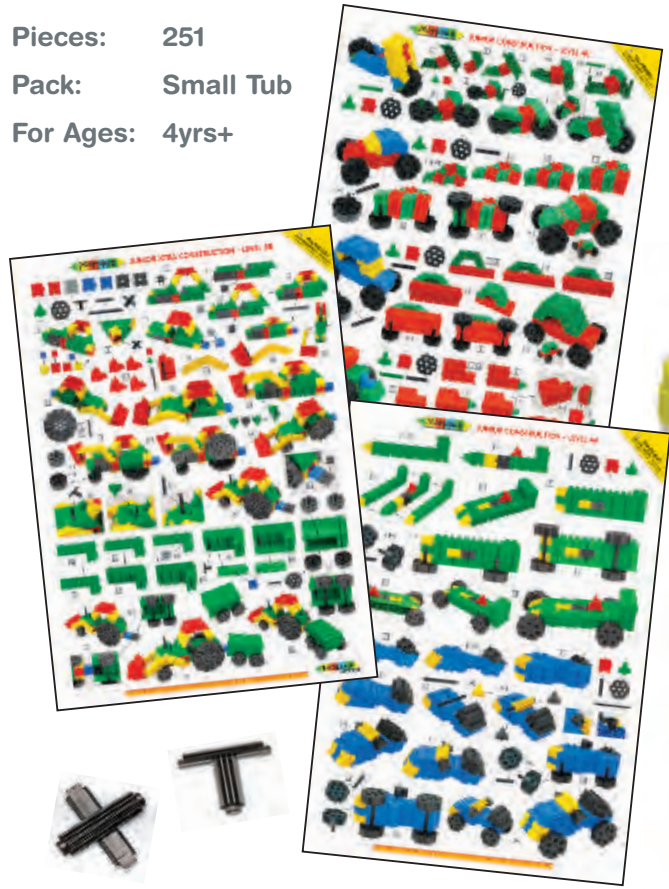

40800 Product Label

NEW

42700 Gearphan Chain Games Set

Pieces: 200
 Pack: Small Tub
 For Ages: 5yrs+

Gearphan Awards

STEM
 AUTHENTICATED
 EDUCATIONAL PRODUCT

Includes instruction sheets:
 2 x A3 Double sided instruction sheets with 6 Gearphan Chain models.

42800 Product Label

Junior Xtra

AGE 4yrs+

26600 Junior Xtra 10 Vehicles Set

Pieces: 251
 Pack: Small Tub
 For Ages: 4yrs+

Junior Xtra Awards

Includes instruction sheets:
 Junior level 4A with 4 3D vehicles, Junior Level 4C with 8 3D models and vehicles and Junior Xtra Level 5B 2 large 3D vehicles.

Instruction Sheets: Level 4A, 4C and Xtra 5B

26600 Product Label (52101 PL)

24700 Junior 24 Animals Set

Pieces: 252
 Pack: Small Tub
 For Ages: 4yrs+

Junior Awards

Includes instruction sheets:
 Junior level 3A with 12 2D models and shapes,
 Junior Level 2B with 15 2D models and Junior
 Level 4B featuring 4 3D animals.