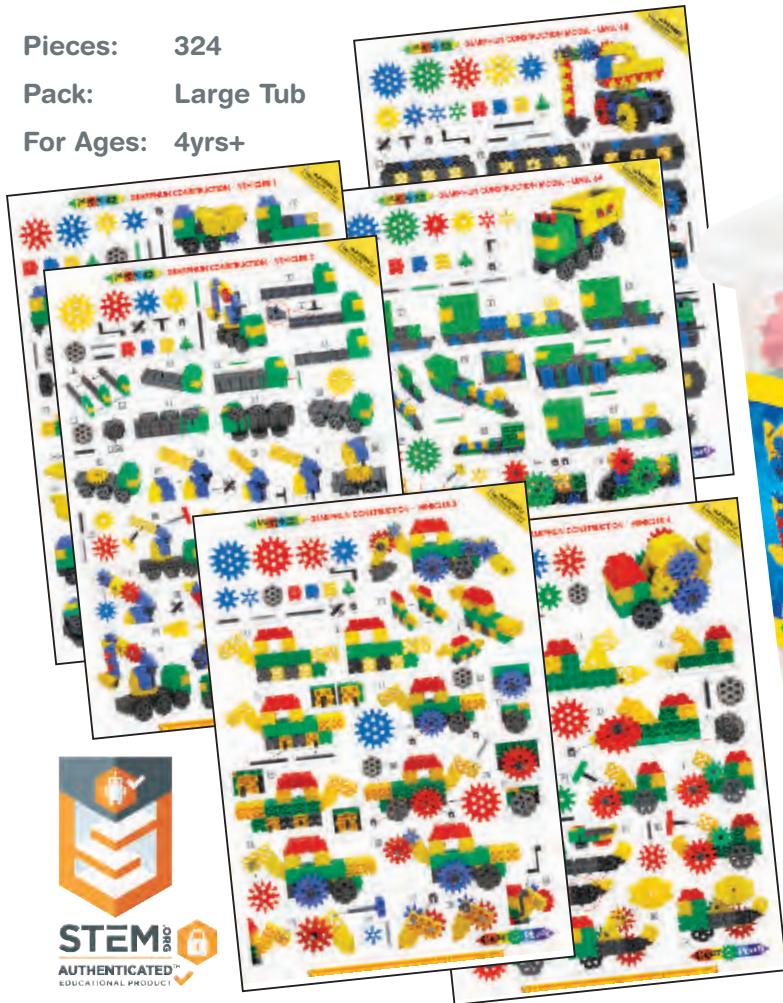

42900 Product Label

40500 Gearphun Vehicles Set

Pieces: 324
 Pack: Large Tub
 For Ages: 4yrs+

Gearphun Awards

Includes instruction sheets:
 6 x A3 Double sided instruction sheets for 8 Vehicle models.

40500 Product Label (19020 PL)