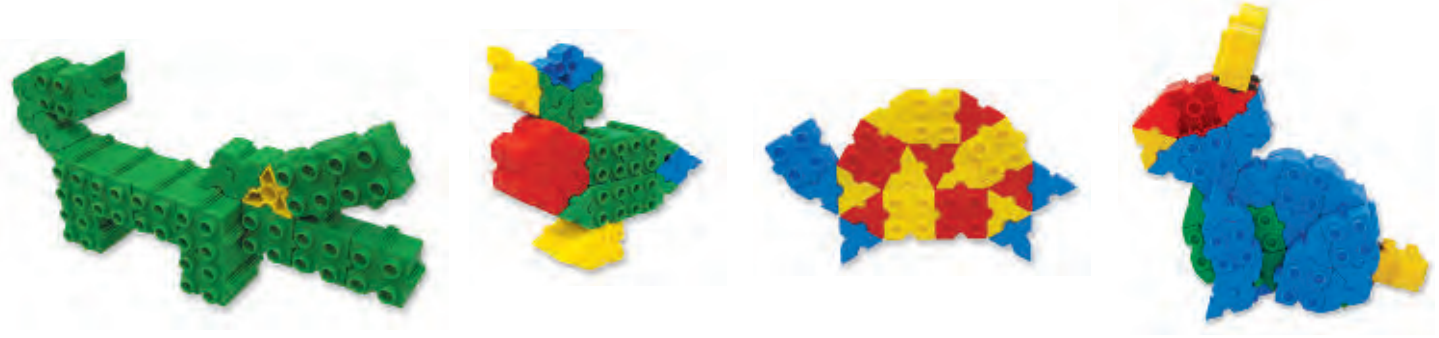

24700 Junior 24 Animals Set

Pieces: 252
Pack: Small Tub
For Ages: 4yrs+

Includes instruction sheets:
Junior level 3A with 12 2D models and shapes,
Junior Level 2B with 15 2D models and Junior
Level 4B featuring 4 3D animals.