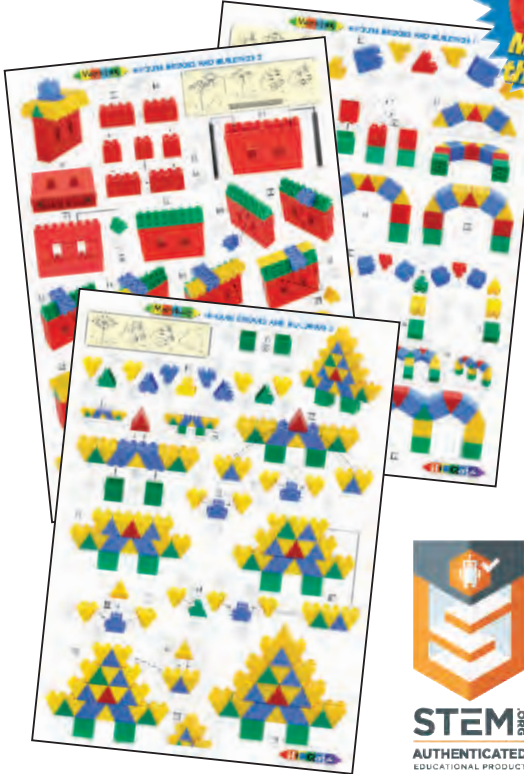

Instruction Sheet:
 Level 4A

20600 Product Label (42011)

14200 Hi-Qube Bridges and Buildings Set

Pieces: 110
 Pack: Small Tub
 For Ages: 4yrs+

Hi-Qube Awards

Now +10%
 More bricks for the same price!

Includes instruction sheets:
 3 x A3 Double sided instruction sheets
 with 8 Hi-Qube Bridges and Building models.