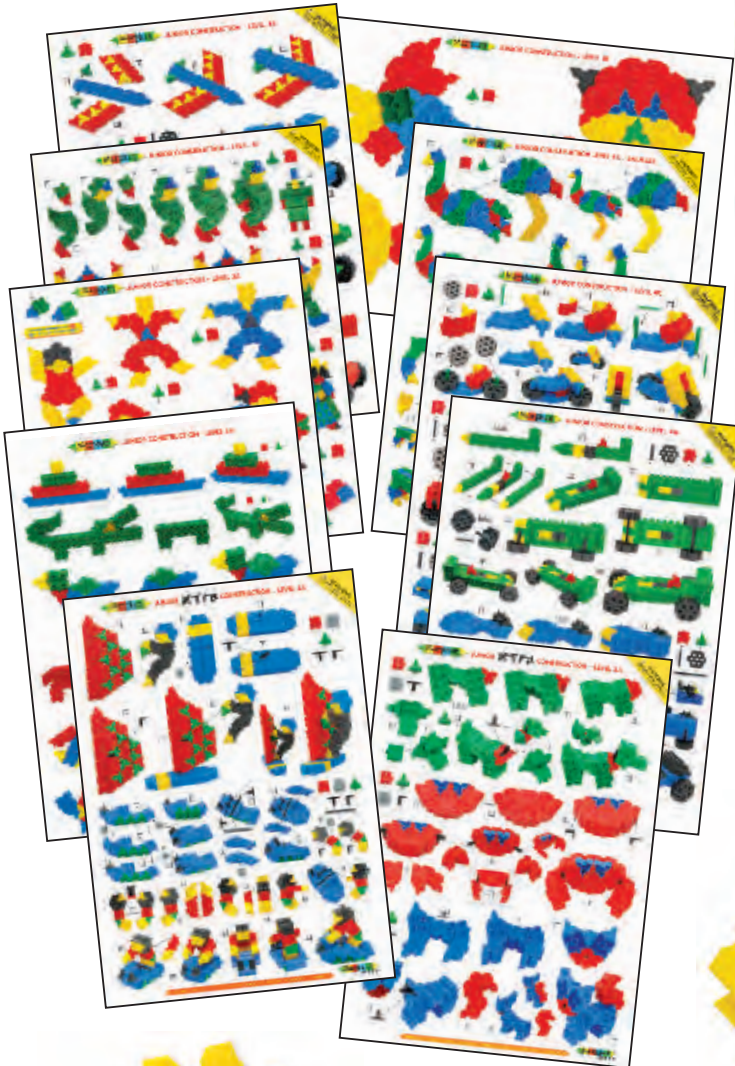

22600 Product Label (52404 S RB)

25401 - Junior XTRA 100 Models Set

Pieces: 180
 Pack: Small Tub or Plain Box
 For Ages: 3yrs+

Every set has instructions for 100 models

Junior Xtra Awards

This new set will be incredibly amazing especially for Internet selling or TV selling. With only 180 pieces it will have over 100 model instructions available, suitable for age three up to age six.