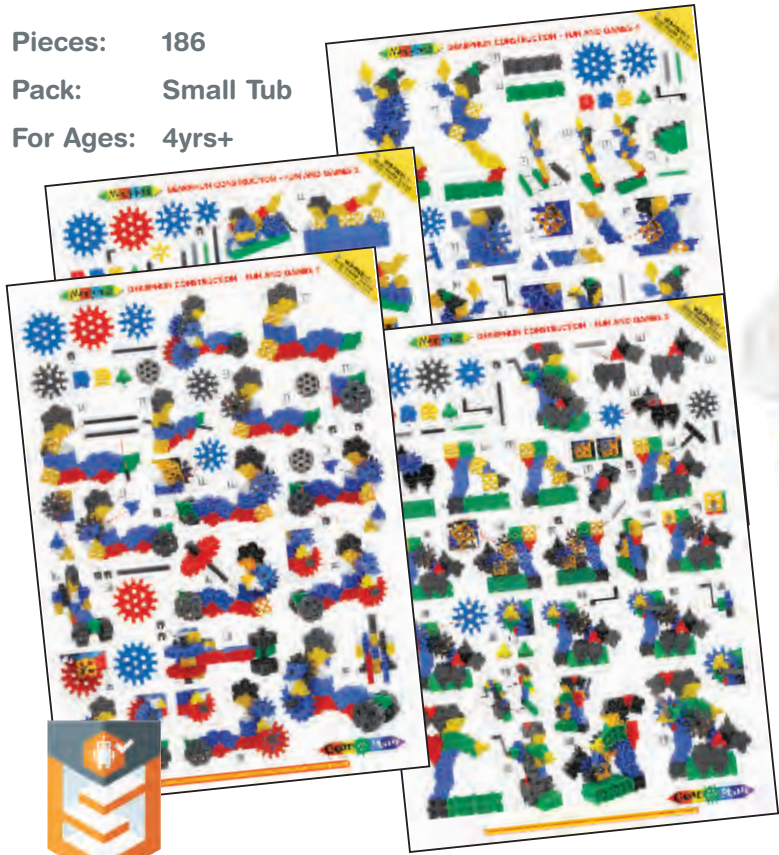

14300 Hi-Qube Shapes Set

Pieces: 165
 Pack: Large Tub
 For Ages: 2½yrs+

Hi-Qube Awards

Includes instruction sheets:
 3 x A3 Double sided instruction sheets
 with 8 Hi-Qube Shape models.

14300 Product Label

40400 Gearphun Fun and Games Set

Pieces: 186
 Pack: Small Tub
 For Ages: 4yrs+

Gearphun Awards

Includes instruction sheets:
 4 x A3 Double sided instruction sheets for 8 Fun and Games models.

40400 Product Label (19010 PL)