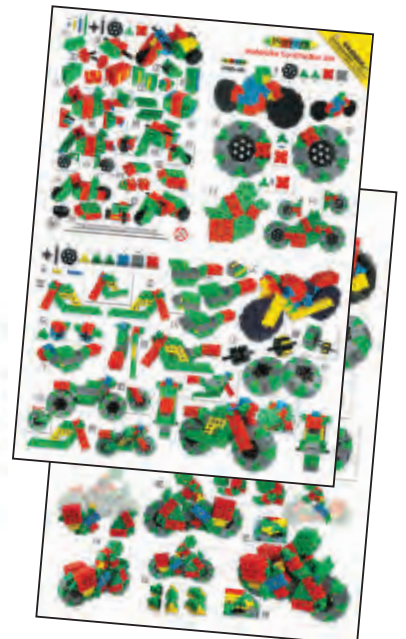

Includes instruction sheet:
Advanced Motorbike Construction with 4 Models