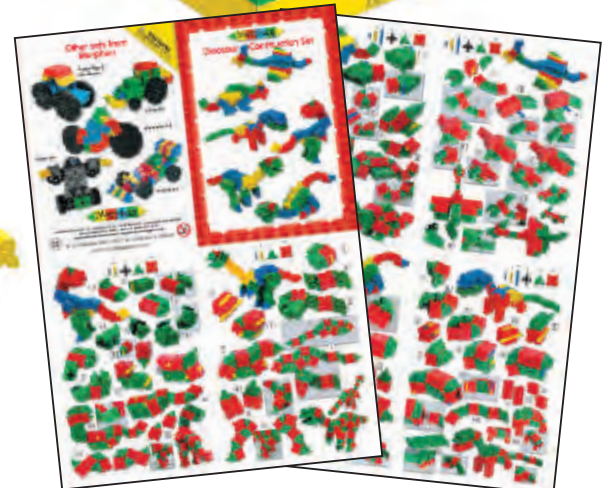

Instruction Sheets: 6 Dinosaurs