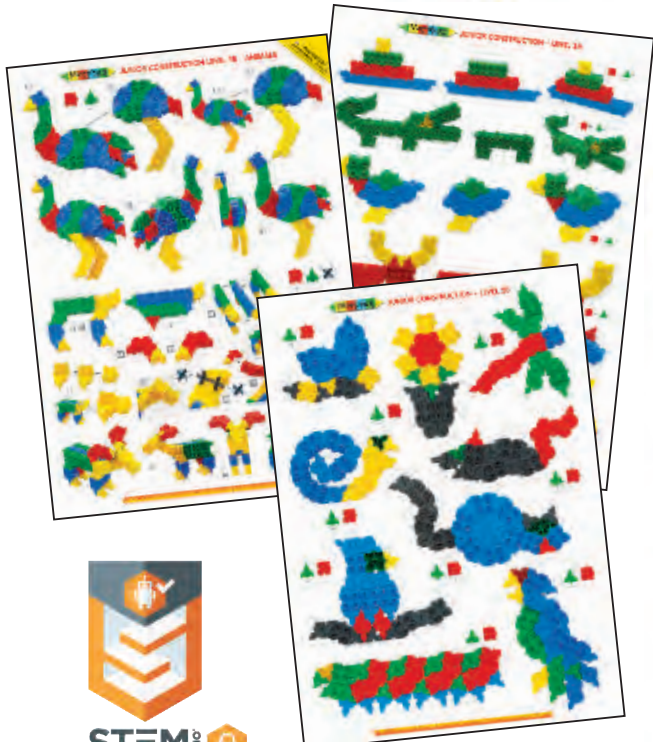

Instruction Sheets: Level 4A, 4C and Xtra 5B

26600 Product Label (52101 PL)

24700 Junior 24 Animals Set

Pieces: 252
 Pack: Small Tub
 For Ages: 4yrs+

Junior Awards

Includes instruction sheets:
 Junior level 3A with 12 2D models and shapes,
 Junior Level 2B with 15 2D models and Junior
 Level 4B featuring 4 3D animals.