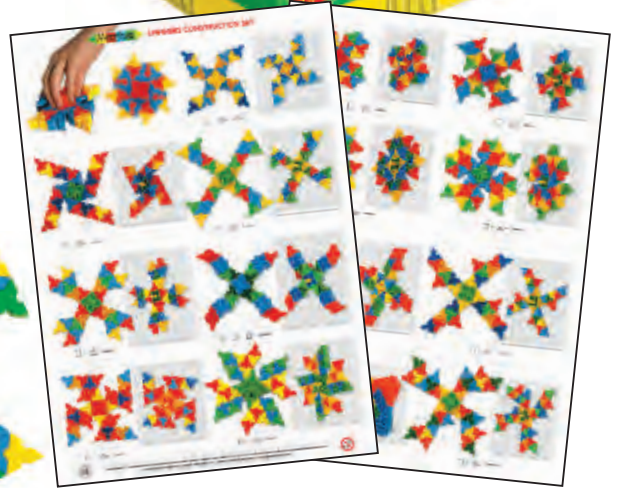

25201 Product Label

Instruction Sheets: 7 Robots

30601 Spinning Tops (52100)

Pieces: 100
 Pack: Carton Box
 For Ages: 5yrs+

30601 Product Label (52100)

Instruction Sheets: 15 Spinners

30603 Dinosaurs Construction Set (52111)