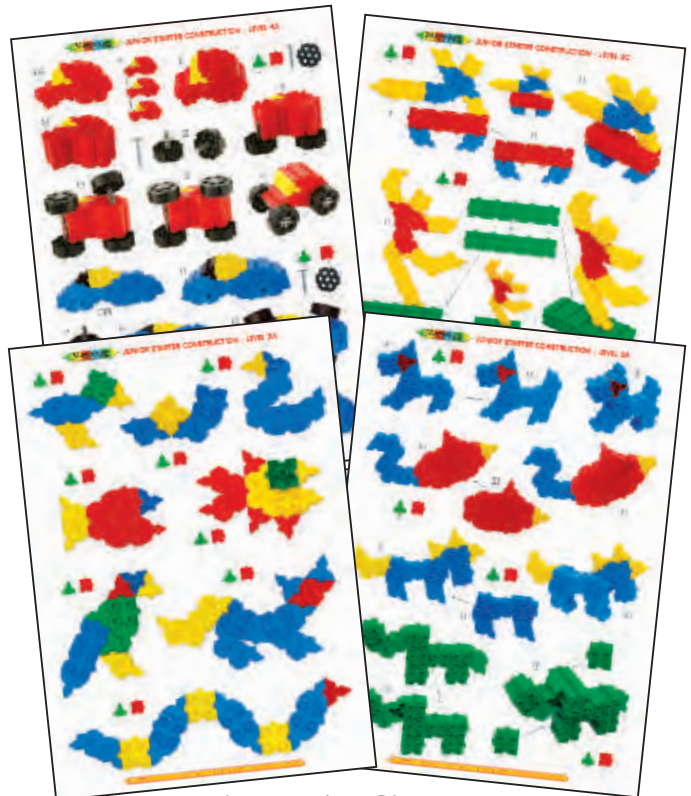

Instruction Sheets:
Level 2A, 3A, 4A & 3C

20901 Junior Starter Vehicles is supplied with Morphun's 72 page Junior Starter Guide Book. (41042 P R G)

25100 Junior Big Vehicles

Pieces: 400
 Pack: Red and Blue Tub
 For Ages: 4yrs+