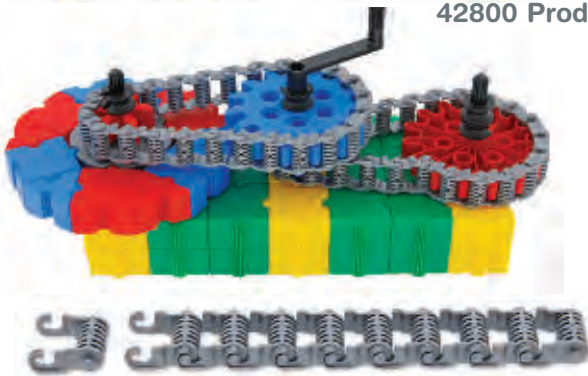

42800 Gearphan Chainmania Set

Pieces: 270
Pack: Large Tub
For Ages: 5yrs+

STEM
AUTHENTICATED
EDUCATIONAL PRODUCT

Includes instruction sheets:
4 x A3 Double sided instruction sheets with 8 Gearphan Chain models.