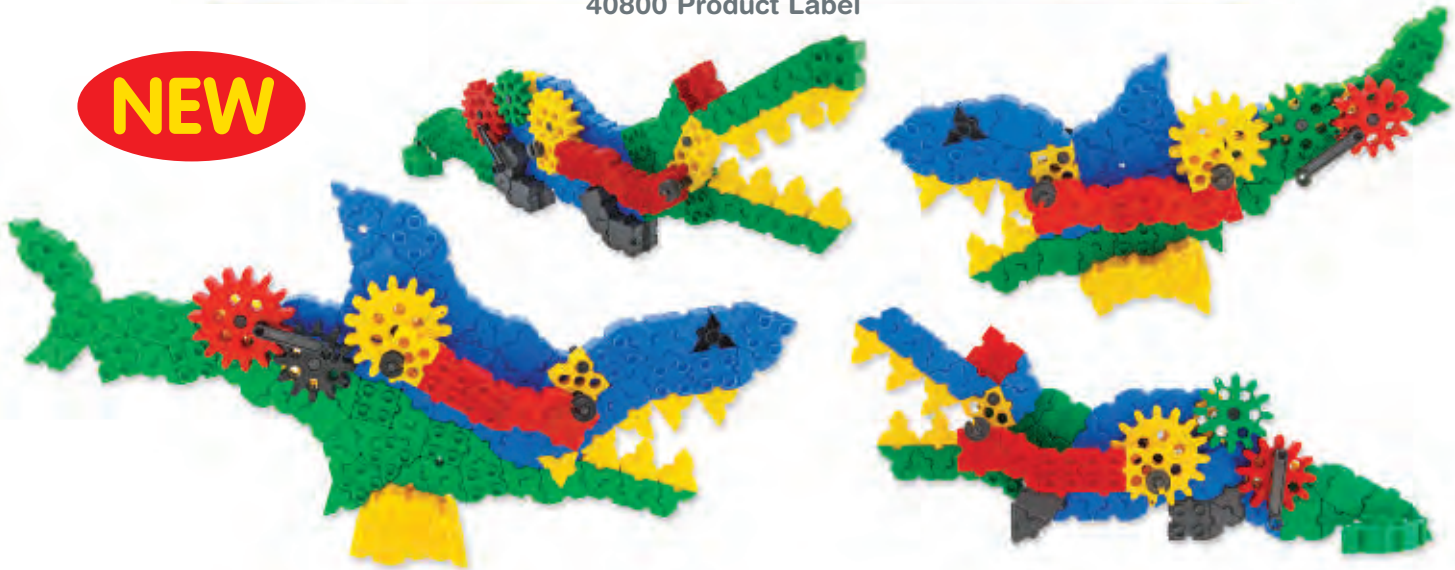

40800 Shark and Crocodile Set

Pieces: 200
Pack: Small Tub
For Ages: 4yrs+

Includes instruction sheets:
3 x A3 Double sided instruction sheets with 4 Gearphun models.

NEW