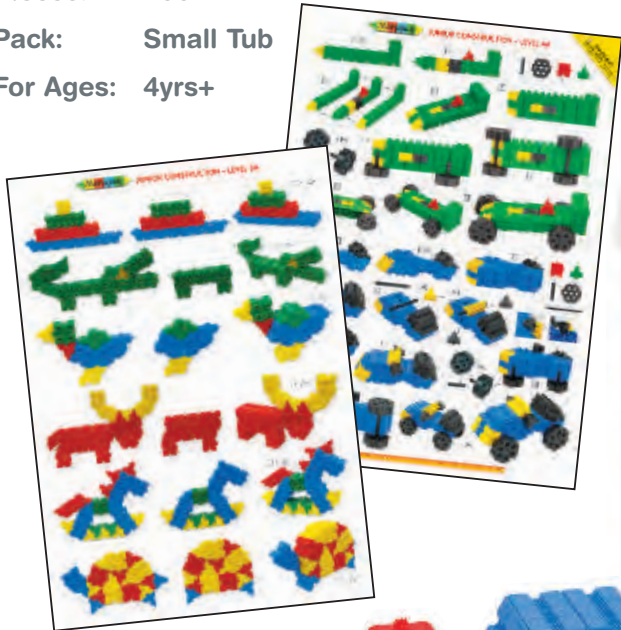

24600 Junior Construction Set

Pieces: 200
Pack: Small Tub
For Ages: 4yrs+

Includes instruction sheets:
Junior level 3A with 12 2D models and shapes and
Junior Level 4A featuring 4 x 3D vehicles.