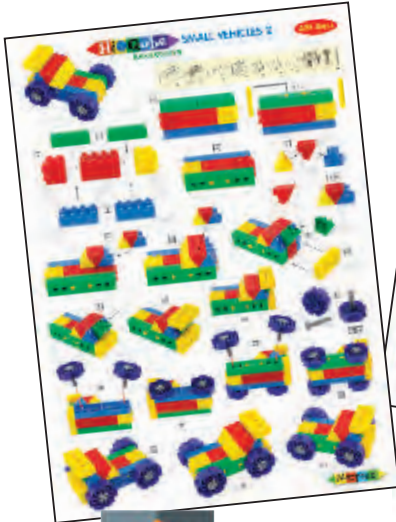

14000 Hi-Qube 4 Vehicles Set

Pieces: 35
Pack: Small bag
For Ages: 4yrs+

Includes instruction sheets:
A3 Double sided instruction
sheets with 4 vehicle models.