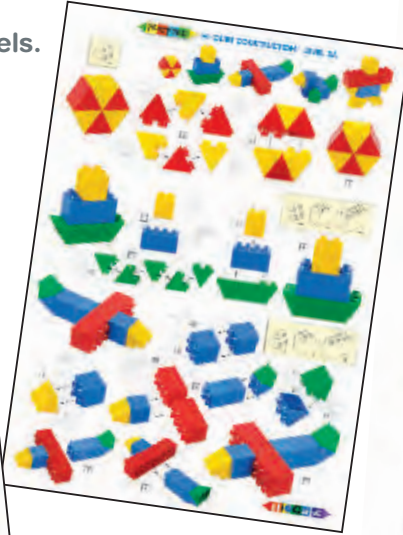

14400 Hi-Qube 9 Models Set

Pieces: 37
Pack: Small bag
For Ages: 2 1/2yrs+

Includes instruction sheets:
A3 Double sided instruction
sheets with 9 different models.

NEW

Instruction Sheets:
Hi Qube Sample Set
and Hi Qube 3A