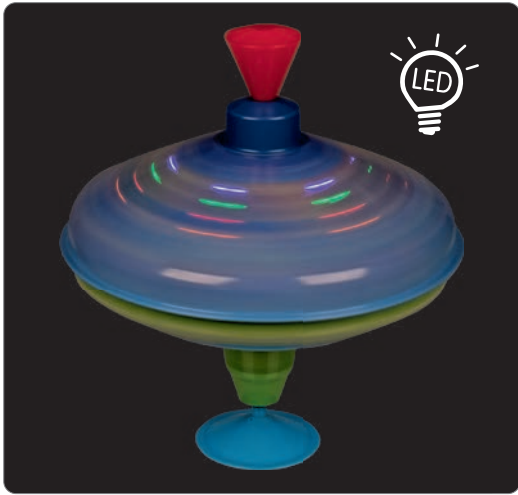

Im Dunklen ist der Effekt natürlich am eindrucksvollsten.

When the top is really set in motion, the classic humming top sound can be heard. But that's not all. The built-in LED lights provide an extra-terrestrial light spectacle. Naturally, the effect is most impressive in the dark.