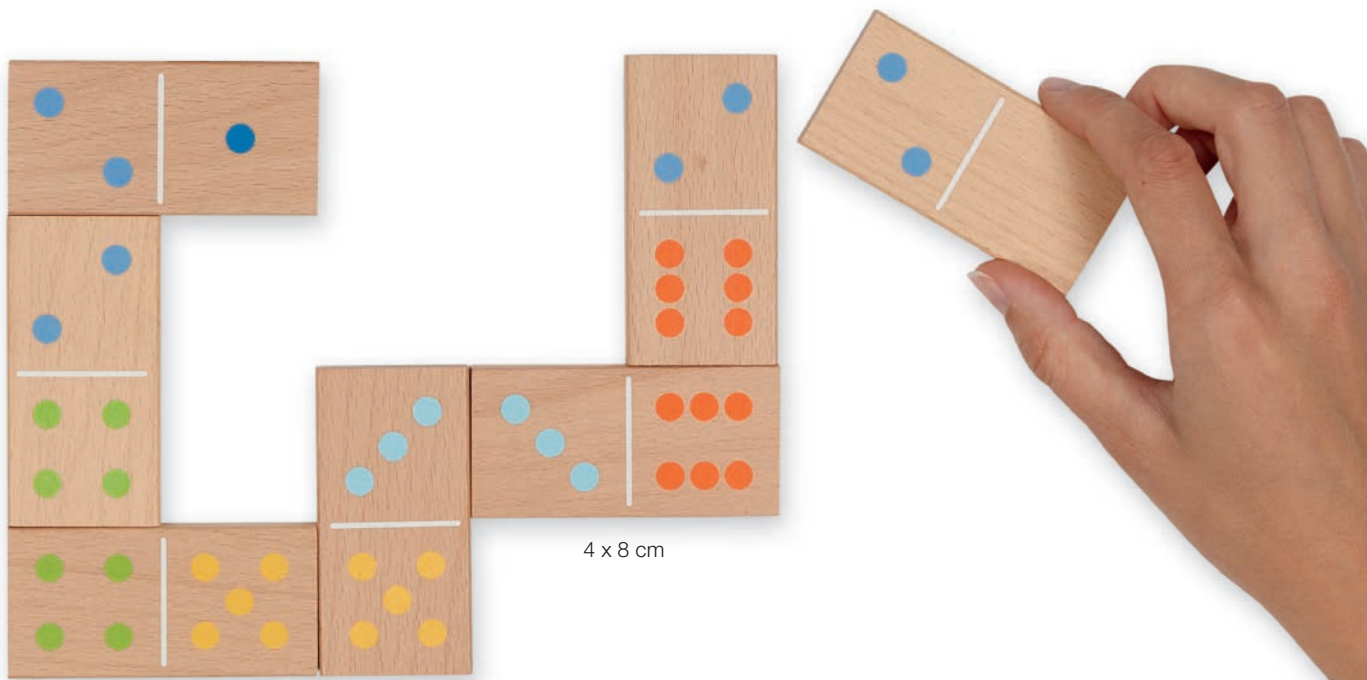

4 x 8 cm

goki

Art. 56758			2+	8 pcs | 16 pcs	 4 013594 567589
XXL Domino, 28 Spielsteine XXL Domino, 28 dominoes	per Stück per piece