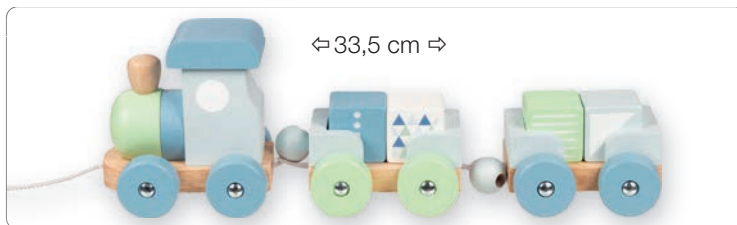

Art. 55872

Zug Stockholm, Lifestyle Beere
Train Stockholm, Lifestyle Berry

per Stück
per piece

2+ 

- 24
pcs

4 013594 558723

goki
Lifestyle

Art. 55871