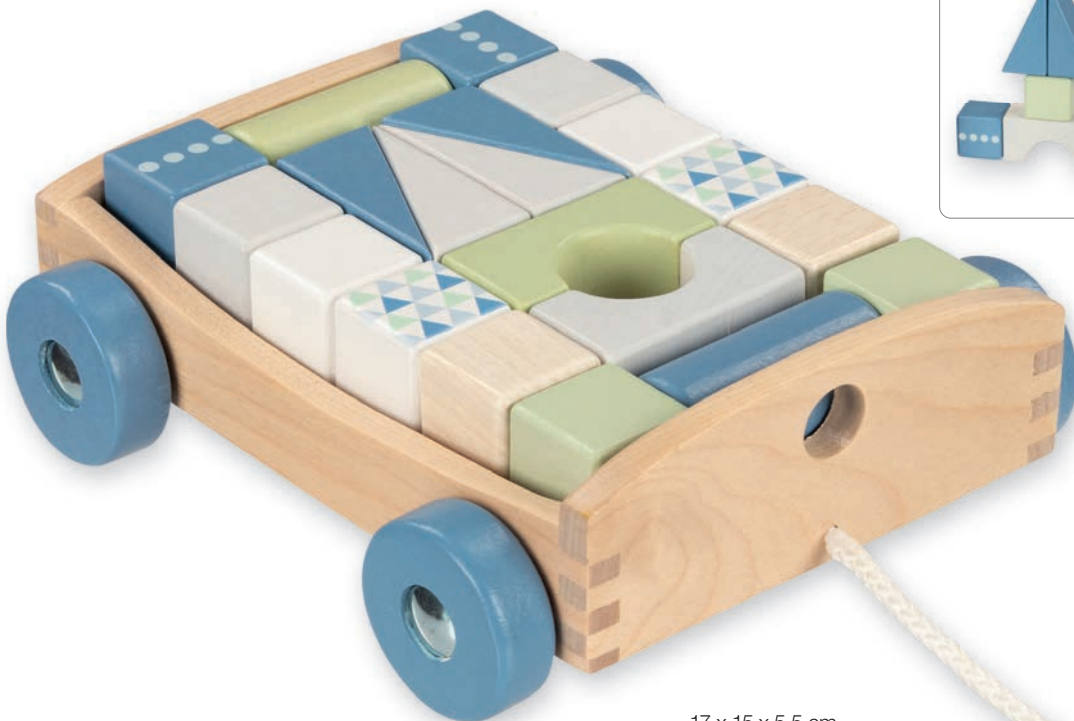

17 x 15 x 5,5 cm

goki
Lifestyle

Art. 58458

Ziehwagen mit 20 Bausteinen, Lifestyle Beere
Pull-along cart with 20 building blocks, Lifestyle Berry

per Stück
per piece

2+

- 24
pcs

4 013594 584586