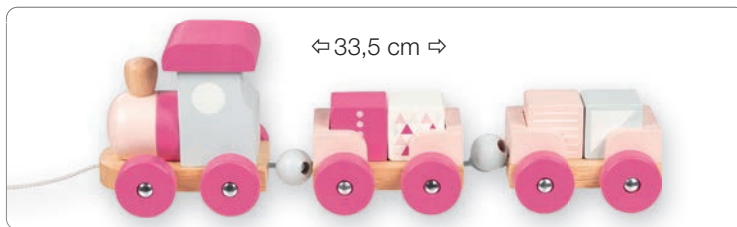

goki
Lifestyle

Art. 55872

Zug Stockholm, Lifestyle Beere
Train Stockholm, Lifestyle Berry

per Stück
per piece

2+

- 24
pcs

4 013594 558723

goki
Lifestyle

Art. 55871

Zug Stockholm, Lifestyle Aqua
Train Stockholm, Lifestyle Aqua

per Stück
per piece

2+

- 24
pcs

4 013594 558716