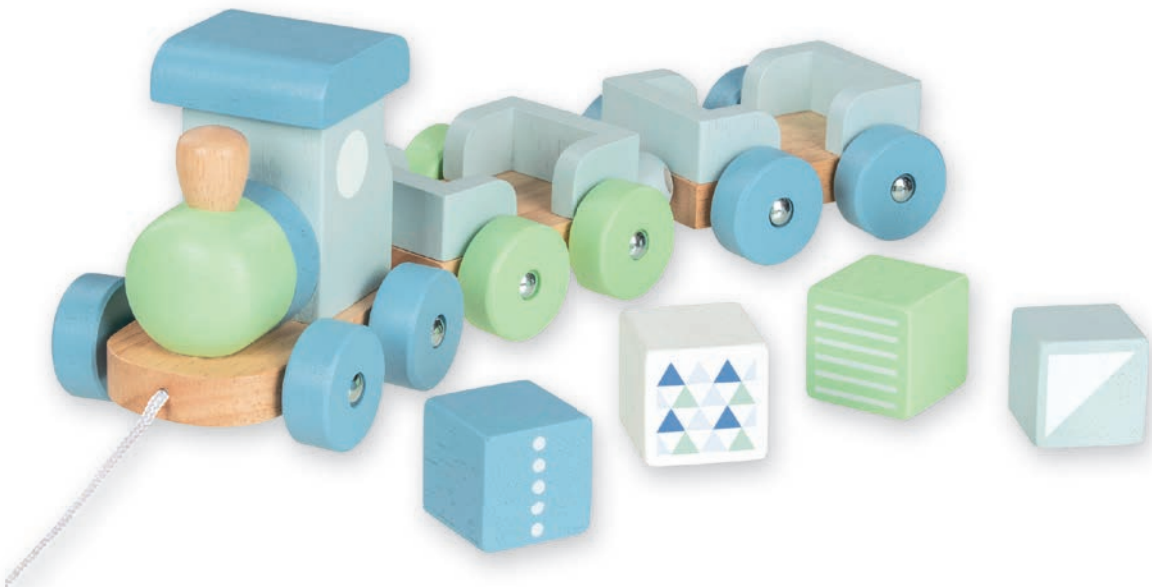

Art. 55872

Zug Stockholm, Lifestyle Beere
Train Stockholm, Lifestyle Berry

per Stück
per piece

2+ 

- 24
pcs

4 013594 558723

goki
Lifestyle

Art. 55871