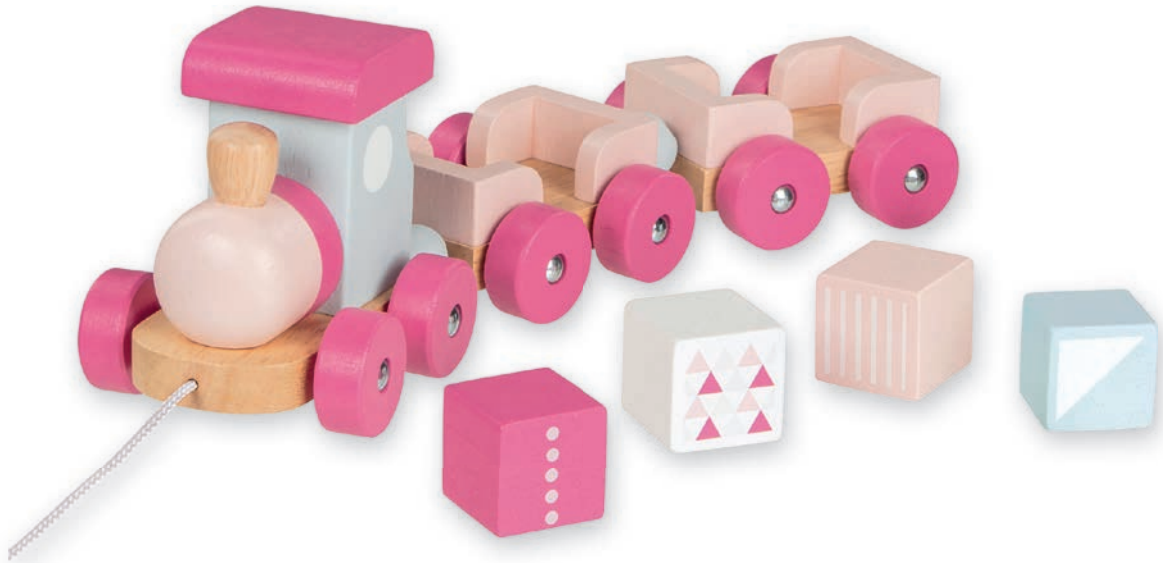

goki
Lifestyle

Art. 55872

Zug Stockholm, Lifestyle Beere
Train Stockholm, Lifestyle Berry

per Stück
per piece

2+

- 24
pcs

4 013594 558723

goki
Lifestyle

Art. 55871

Zug Stockholm, Lifestyle Aqua
Train Stockholm, Lifestyle Aqua

per Stück
per piece

2+

- 24
pcs

4 013594 558716