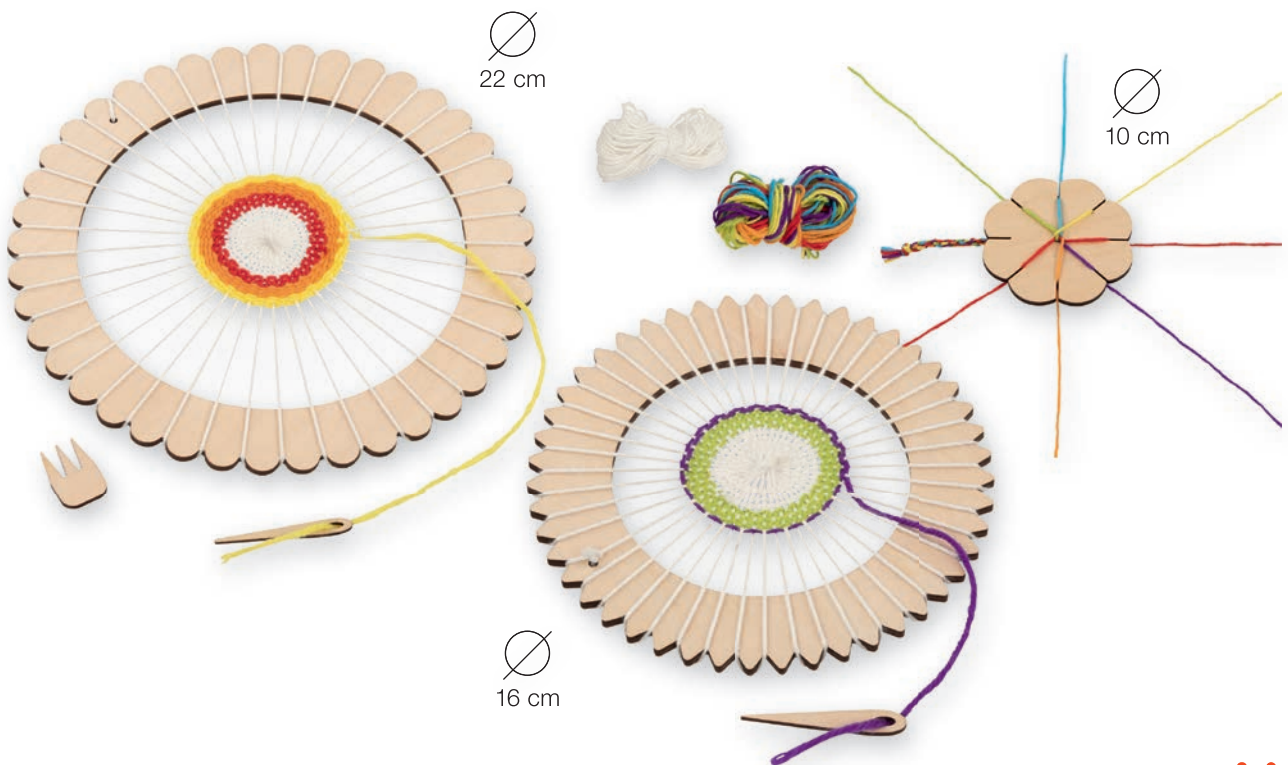

∅ 22 cm

∅ 10 cm

∅ 16 cm

goki

Art. 58685				
Bastelset Rundwebrahmen und Knüpfblume mit 7 Farben Wolle Craft set - round weaving loom and braid flower with 7 colours of wool	per Set per set	6+	12 sets | 48 sets	4 013594 586856